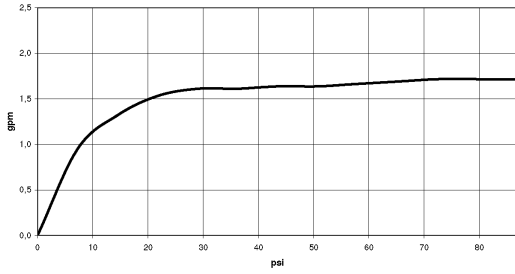

Shower - LULU  
Rain shower wall-mounted - polished chrome  
Article number: 28 786 710-00 0010

- 17-3/4" Projection
- Stream: Rain
- Descaling system
- 11-3/4" x 9-1/2" Rain showerhead
- Flange 3-1/8" x 2-3/8"
- 1/2" connection
- Water flow rate limited to max. 1.8 gpm

polished chrome

Accessory is required for this item.

Dimensional drawing

All dimensions in mm / inch = mm x 0,0394

Shower - LULU  
Rain shower wall-mounted - polished chrome  
Article number: 28 786 710-00 0010

### Flow rate chart

Shower - LULU  
Rain shower wall-mounted - polished chrome  
Article number: 28 786 710-00 0010