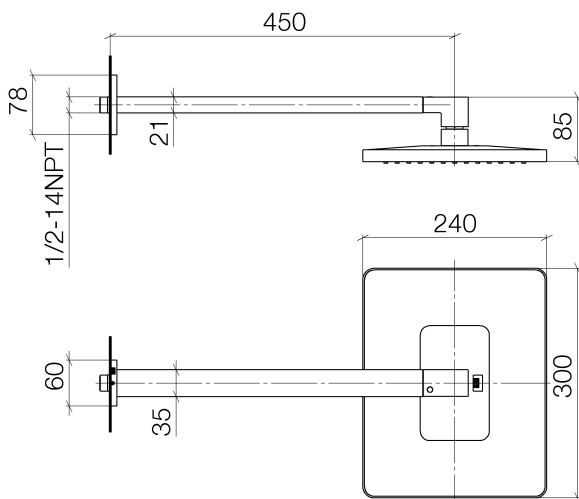

Shower - LULU  
Rain shower wall-mounted - polished chrome  
Article number: 28 786 710-00 0010

- 17-3/4" Projection
- Stream: Rain
- Descaling system
- 11-3/4" x 9-1/2" Rain showerhead
- Flange 3-1/8" x 2-3/8"
- 1/2" connection
- Water flow rate limited to max. 1.8 gpm

polished chrome

Accessory is required for this item.

Dimensional drawing

All dimensions in mm / inch = mm x 0,0394

Shower - LULU  
Rain shower wall-mounted - polished chrome  
Article number: 28 786 710-00 0010

### Flow rate chart

Shower - LULU  
Rain shower wall-mounted - polished chrome  
Article number: 28 786 710-00 0010